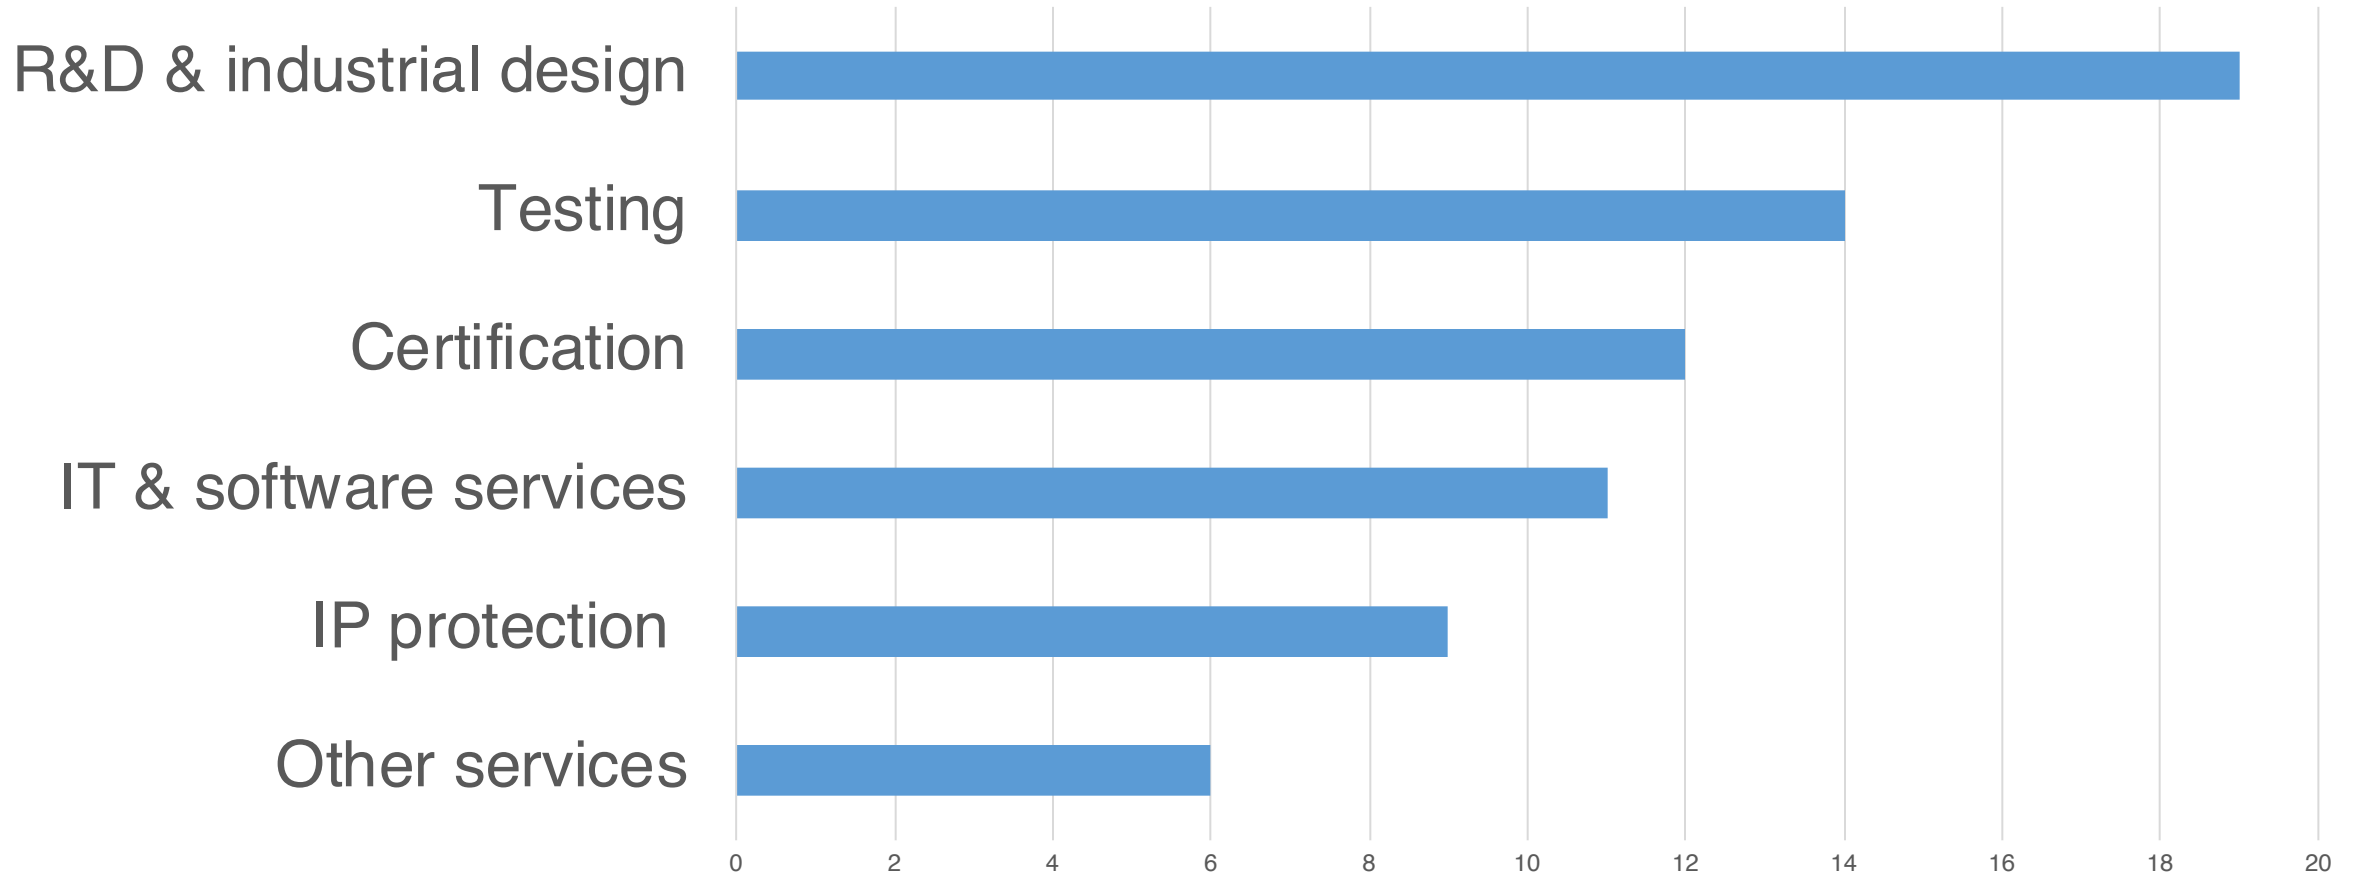

216

158

30

BENEFICIARIES BY SECTOR

Funds allocation by sectors

The most popular services for the awardees

CIV Service Providers

Currently over 40 service providers are serving the implementation of 30 grants awarded under Climate Innovation Vouchers program. Totally 155 service providers has applied to CIV catalogue.