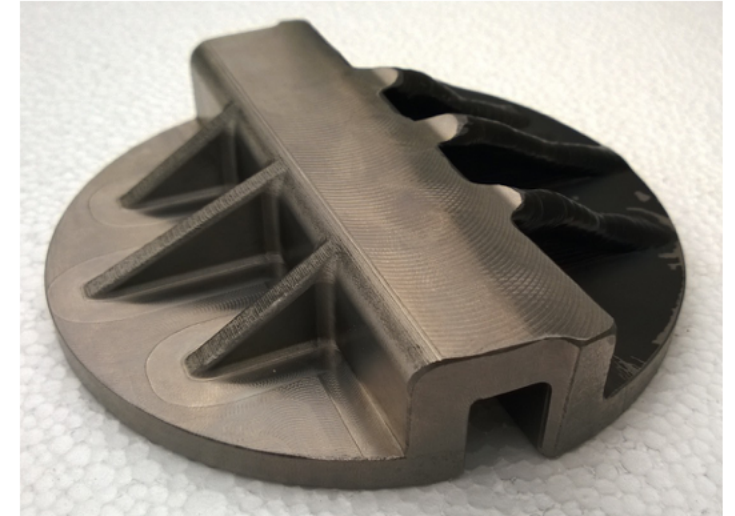

The climate-positive technologies developed by the wins