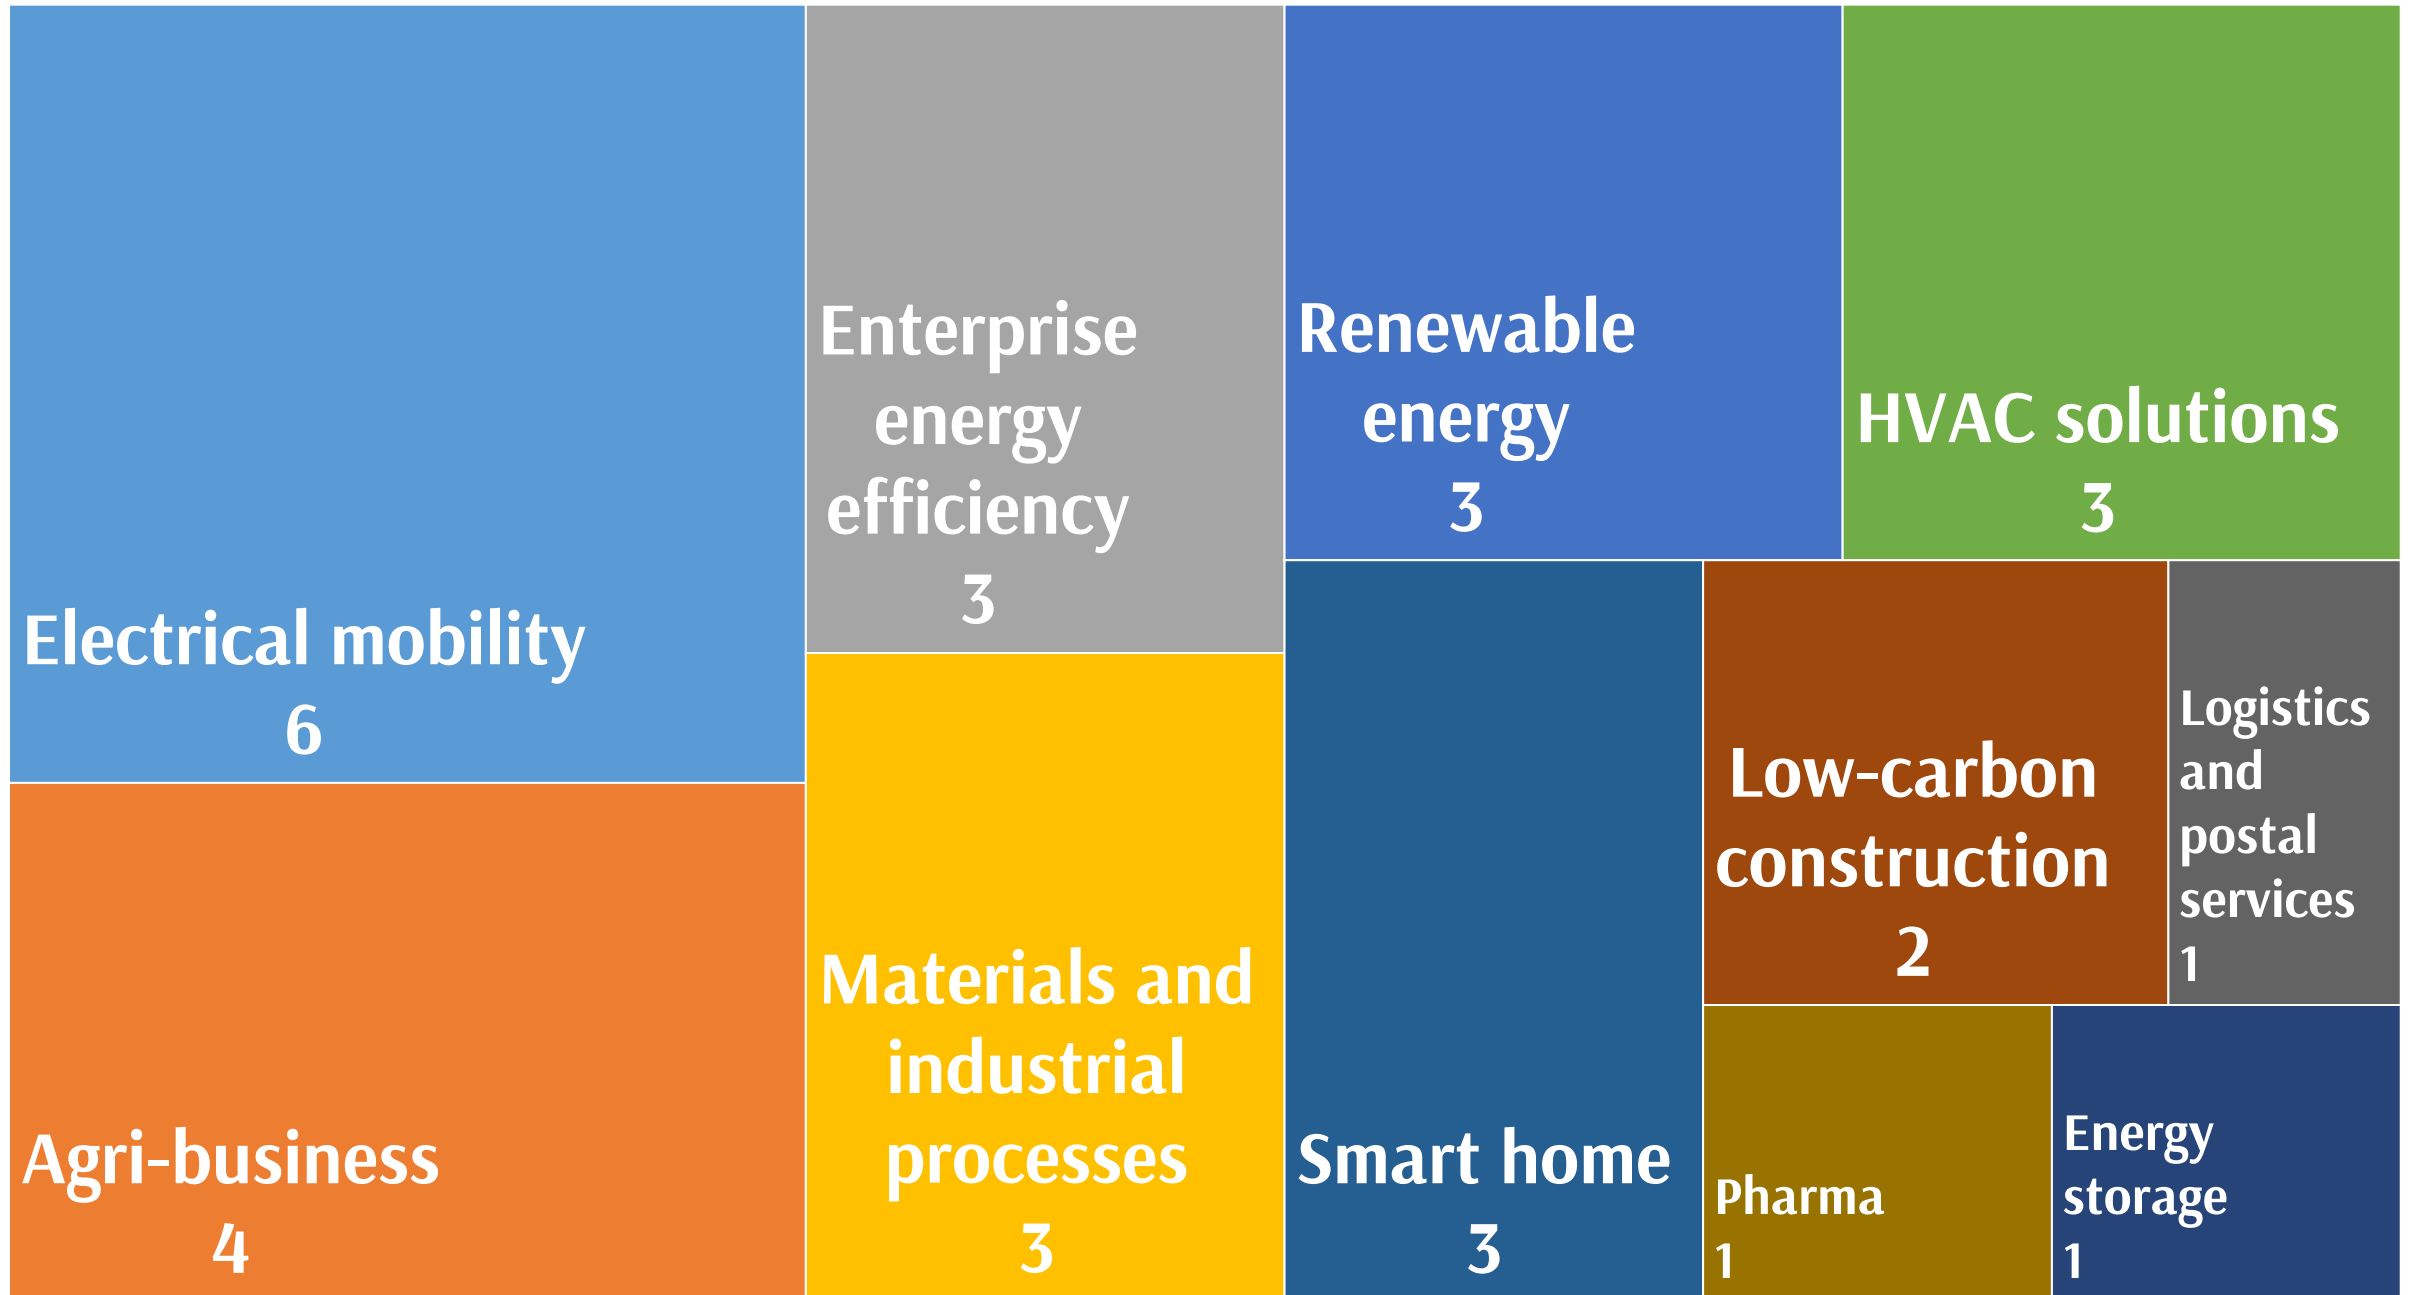

BENEFICIARIES BY SECTOR