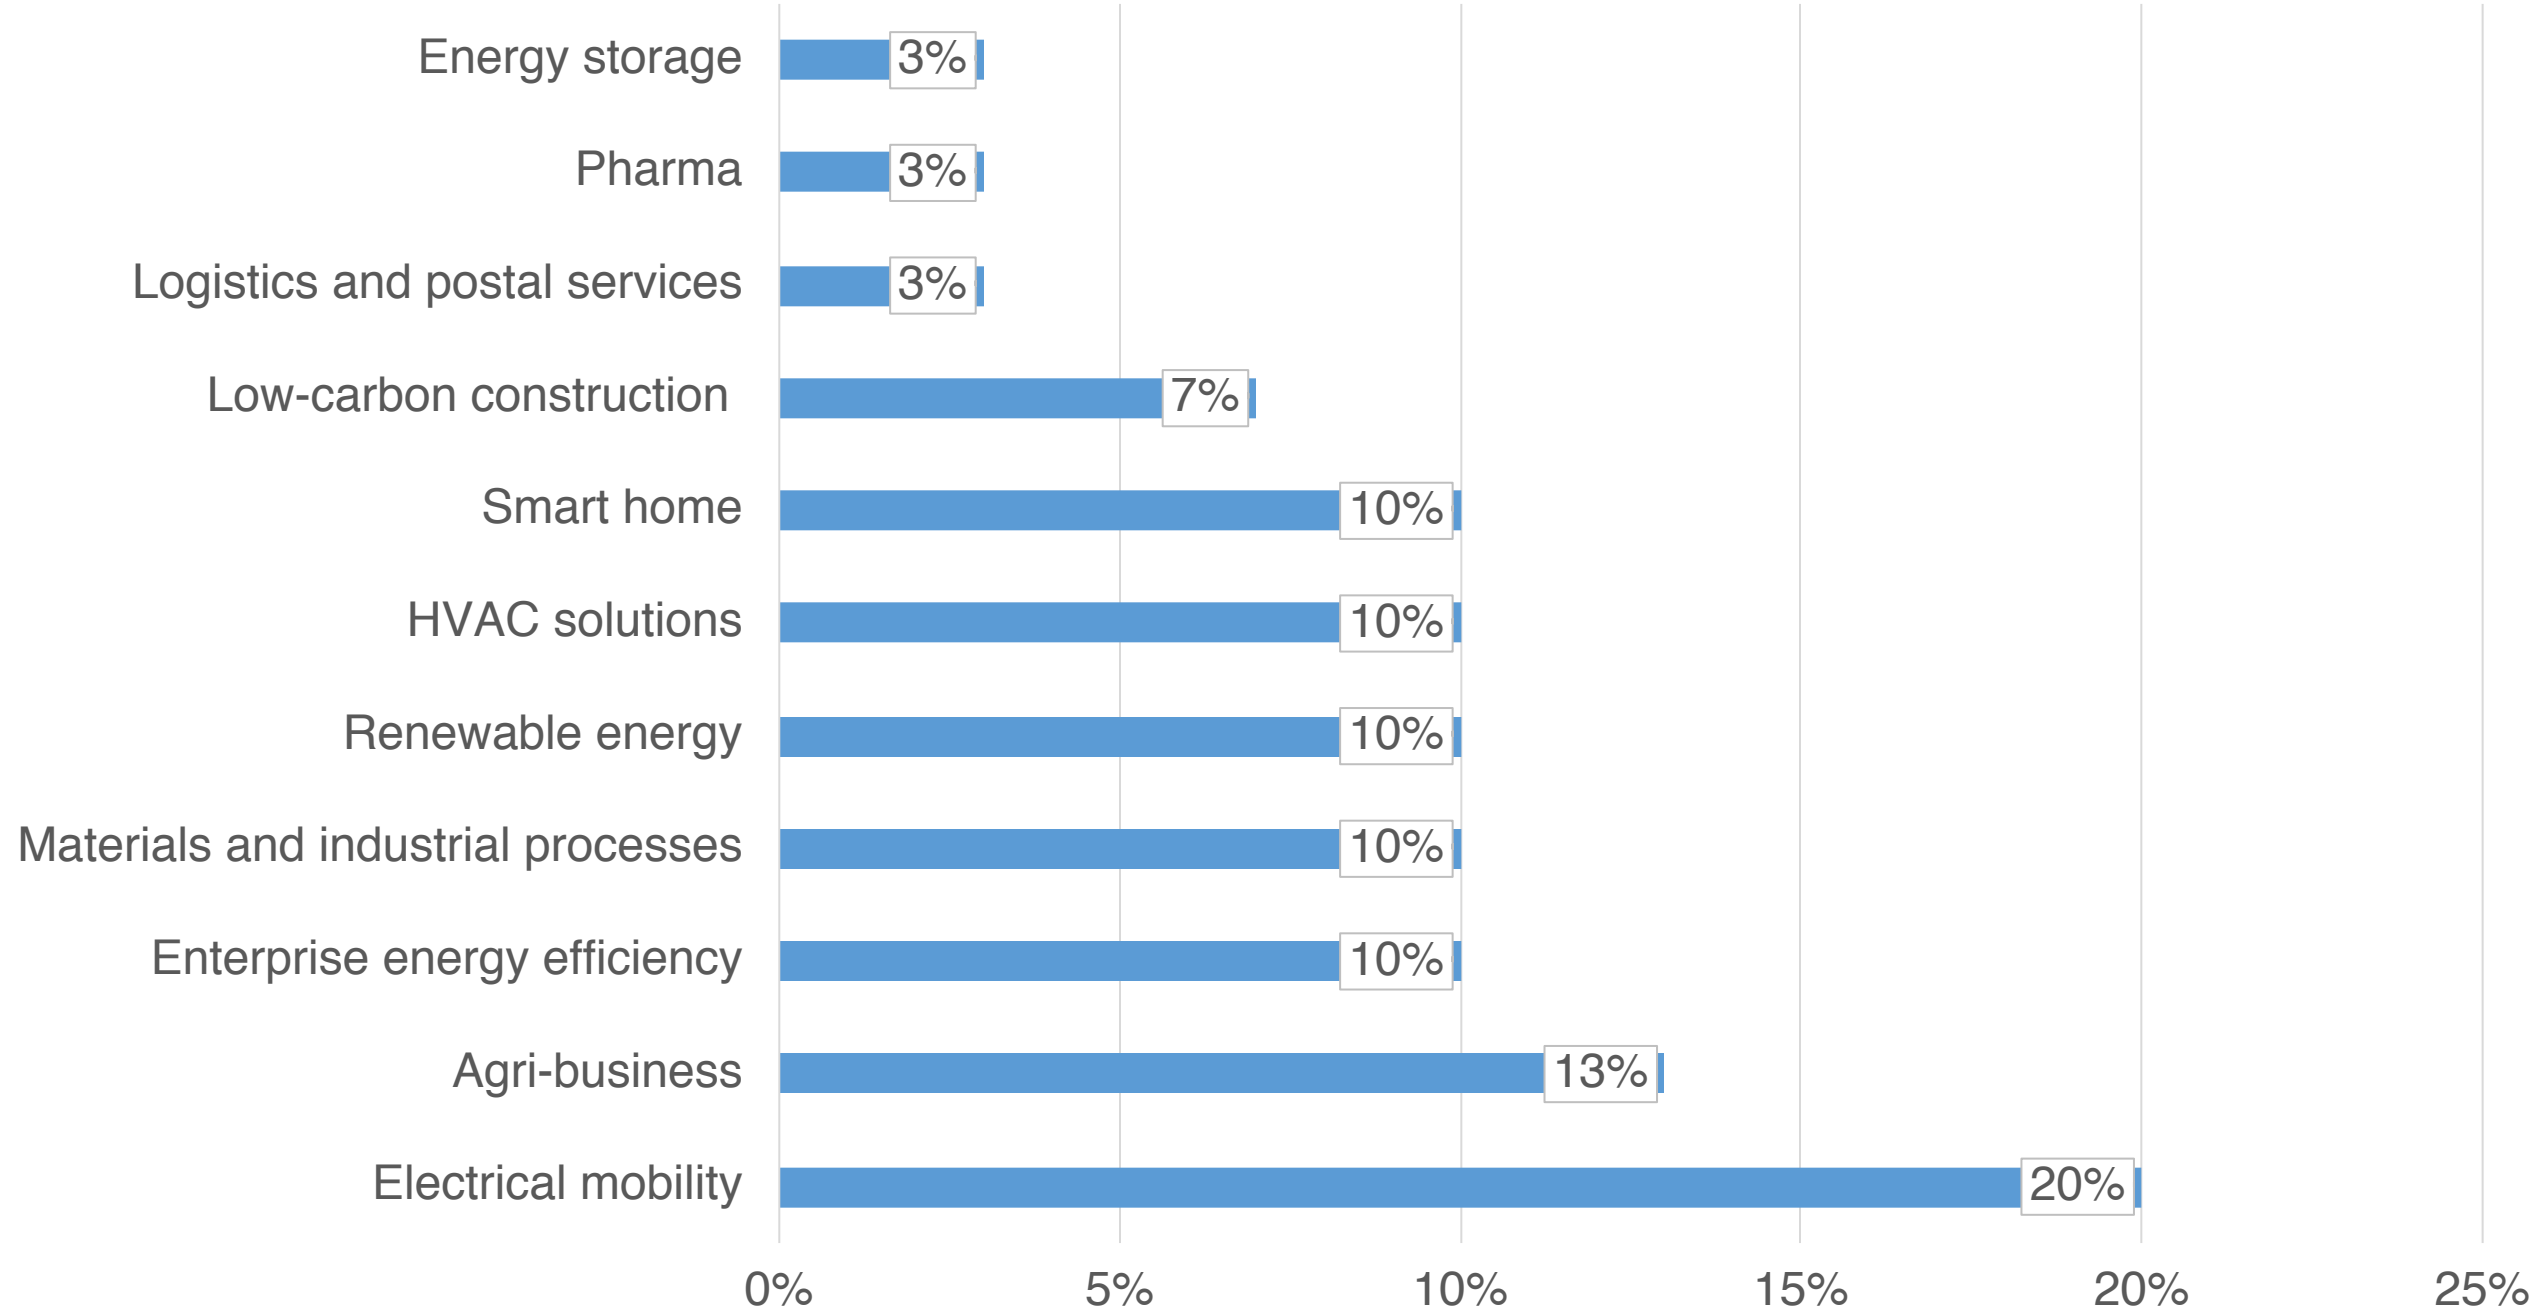

216

158

30

BENEFICIARIES BY SECTOR

Funds allocation by sectors

The most popular services for the awardees

CIV Service Providers

Currently over 40 service providers are serving the implementation of 30 grants awarded under Climate Innovation Vouchers program. Totally 155 service providers has applied to CIV catalogue.