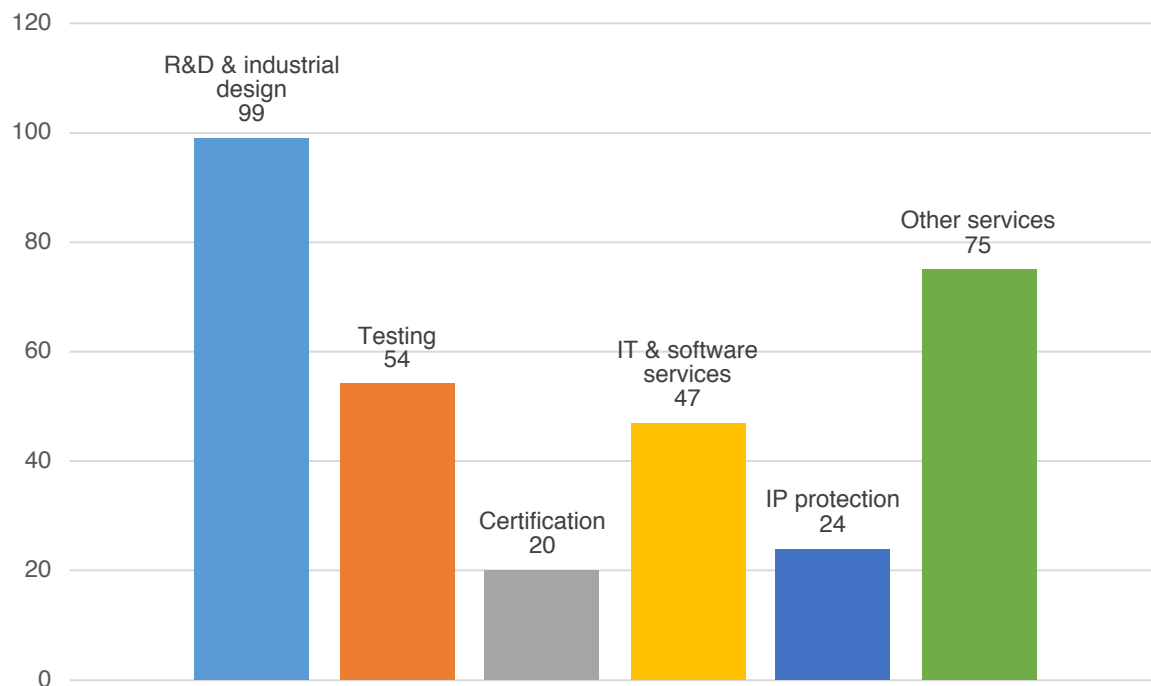

CIV Service Providers

Currently over 40 service providers are serving the implementation of 30 grants awarded under Climate Innovation Vouchers program. Totally 155 service providers has applied to CIV catalogue.

Service providers by the types of offered services