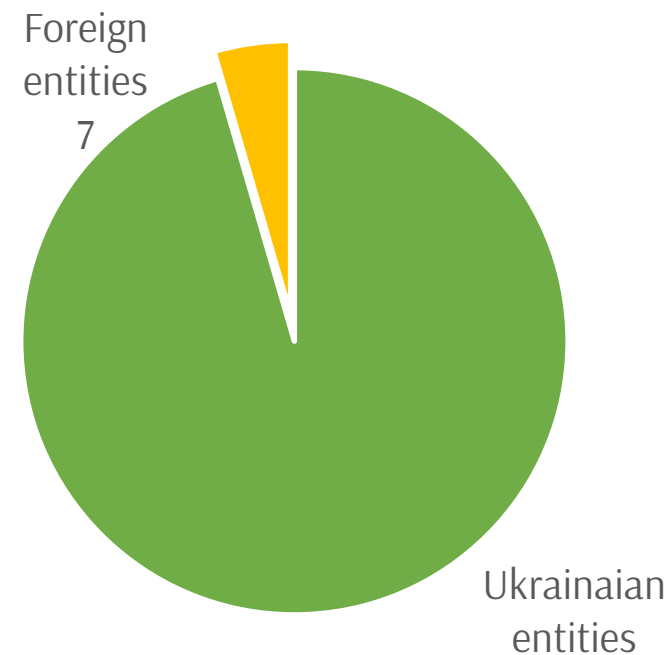

CIV Service Providers

Currently over 40 service providers are serving the implementation of 30 grants awarded under Climate Innovation Vouchers program. Totally 155 service providers has applied to CIV catalogue.

Service providers by the types of offered services