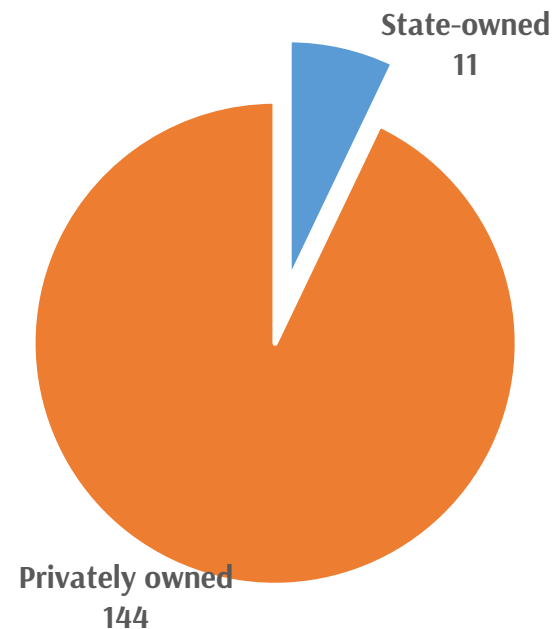

CIV Service Providers

Currently over 40 service providers are serving the implementation of 30 grants awarded under Climate Innovation Vouchers program. Totally 155 service providers has applied to CIV catalogue.

Service providers by the types of offered services