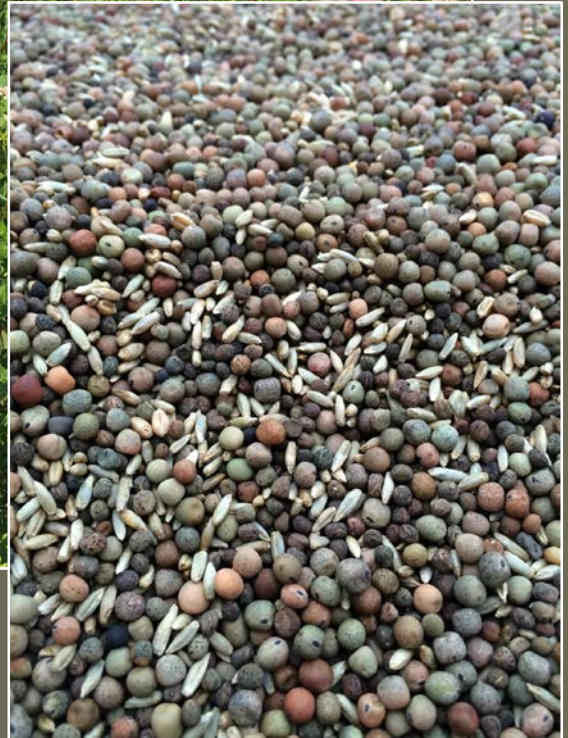

# Story-telling & Content-telling

Earthworms increase plant production: a meta-analysis  
Jan Willem van Groenigen et al., 2014

A close-up photograph of soil, showing various textures and colors. The soil is dark brown to black, with some lighter brown areas. There are visible roots, some thin and some thicker, extending through the soil. The soil appears to be a mix of fine particles and larger clumps, possibly due to earthworm activity or plant debris. The overall appearance is rich and organic.

# Crop Rotation:

GRAND FARM

# Cover-Crops: